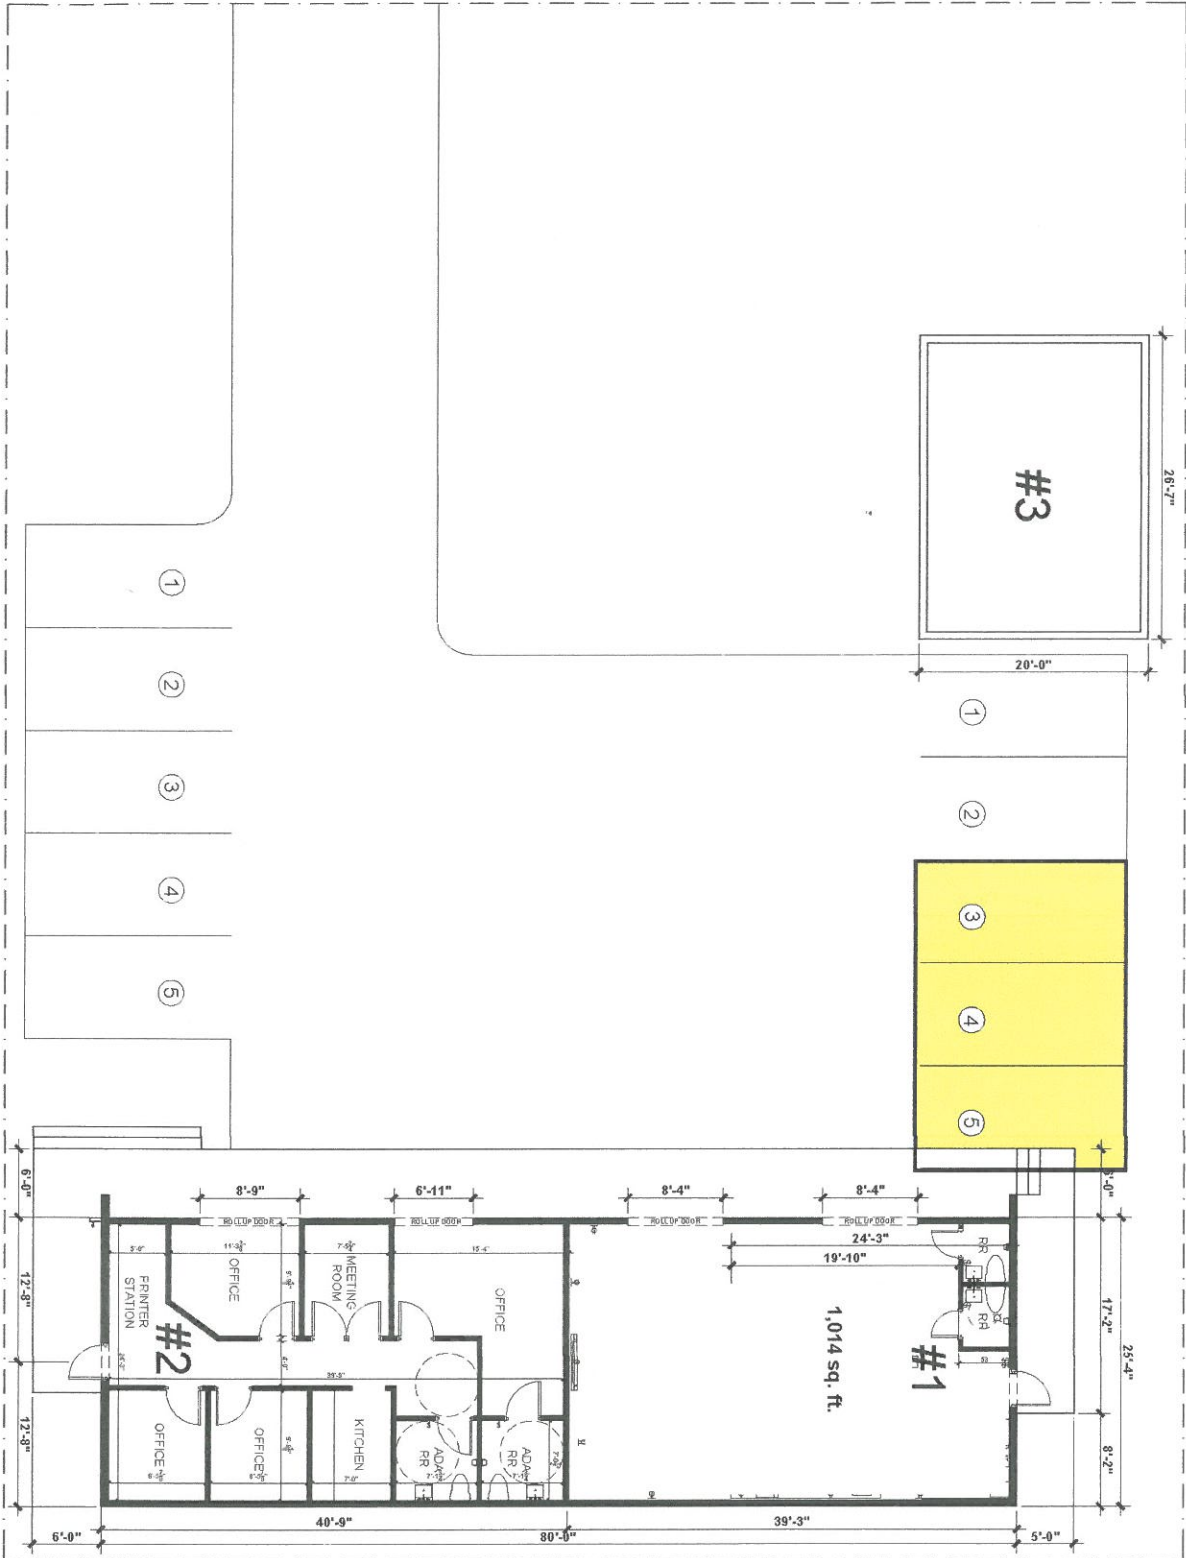

CLAY STREET PROPERTIES, LLC. - LANDLORD

676 CHERRY ST.

WINTER PARK, FL 32789

Exhibit "A"

CHERRY STREET

UNIT "1,2,3"