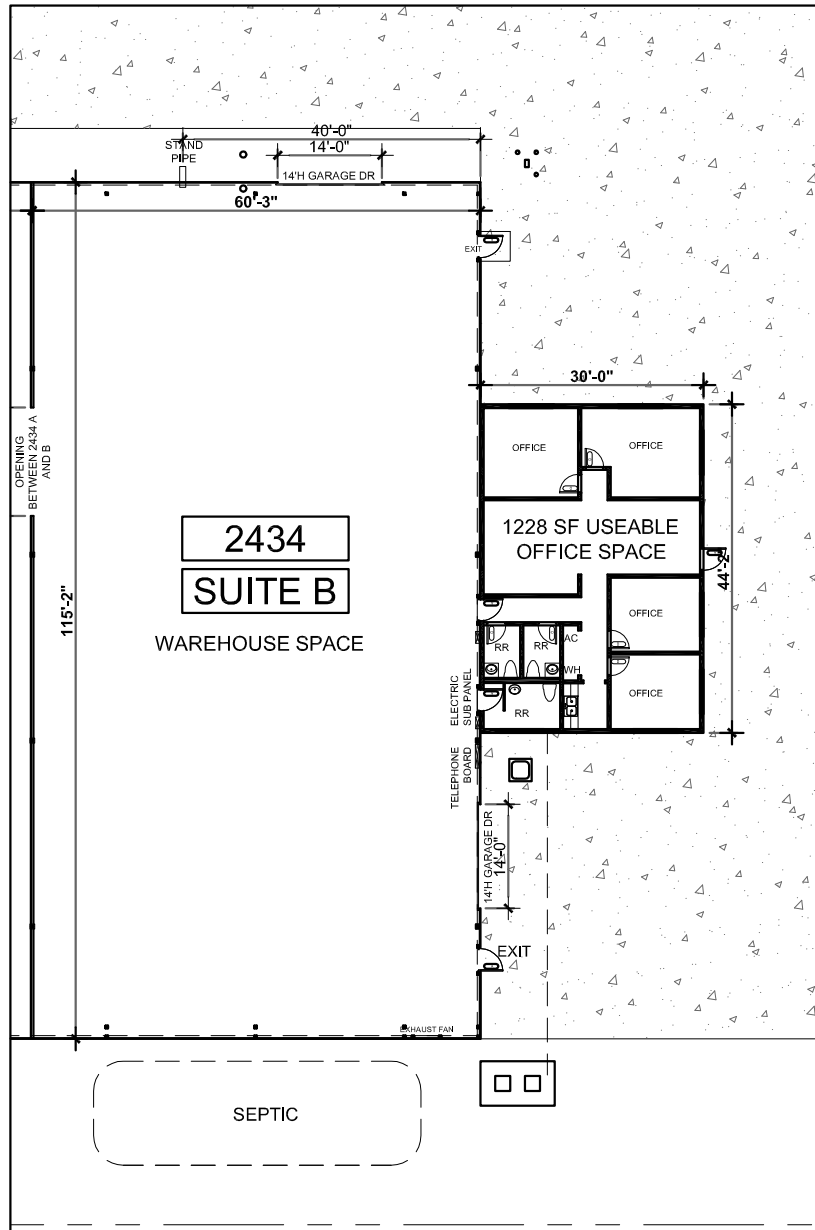

RHB Family Development, LTD - LANDLORD  
2434 FORSYTH ROAD - SUITE "B"  
WINTER PARK, FL 32807  
ON GRADE  
8264 SQ.FT. RENTABLE

ON GRADE - SUITE "B"