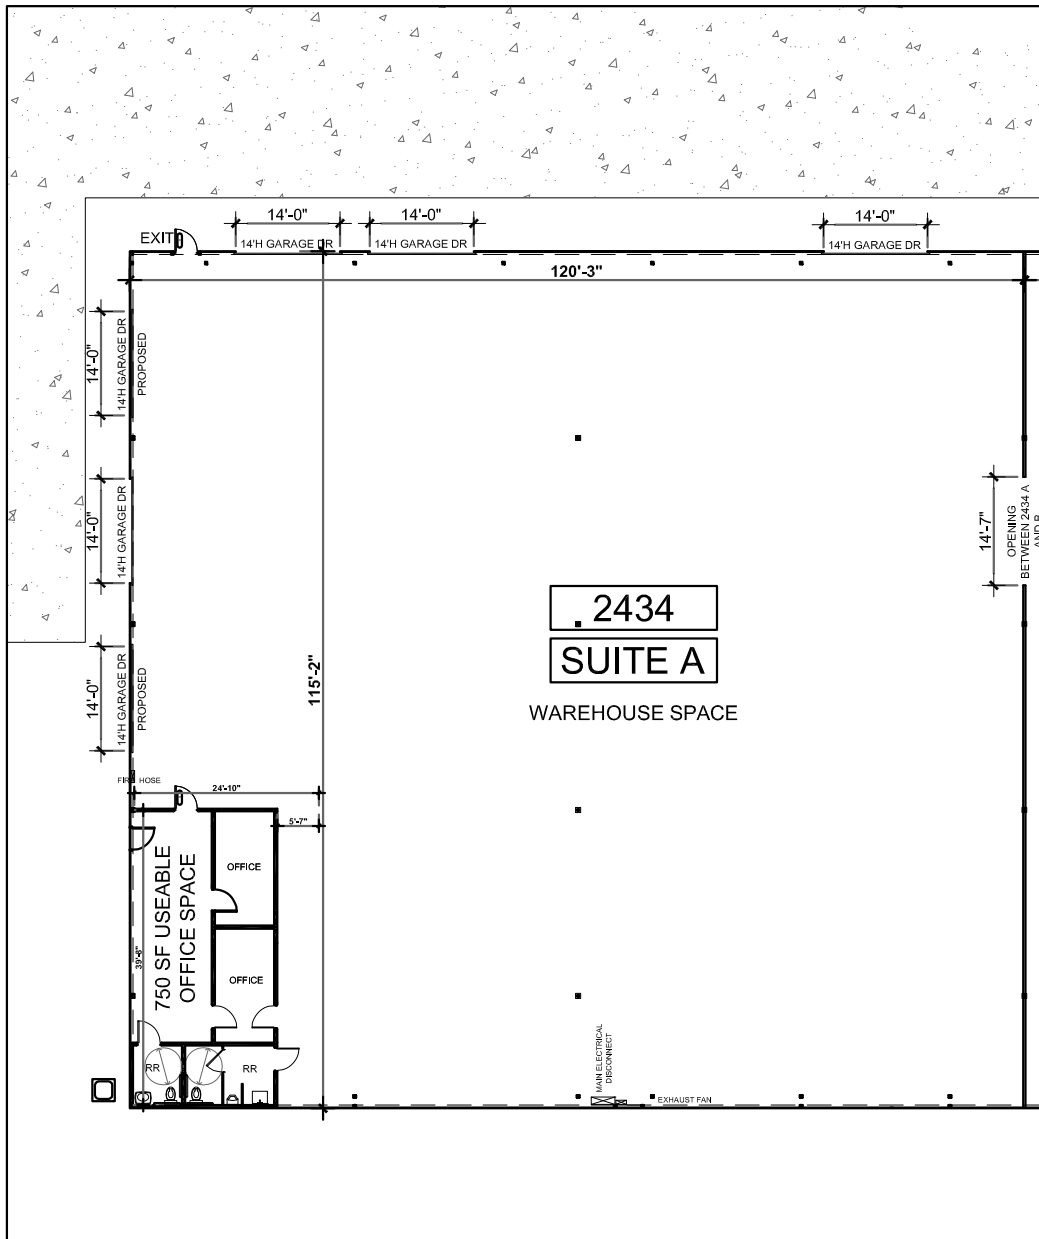

RHB Family Development, LTD - LANDLORD
2434 FORSYTH ROAD - SUITE "A"
WINTER PARK, FL 32807
ON GRADE
13849 SQ.FT. RENTABLE

ON GRADE - SUITE "A"