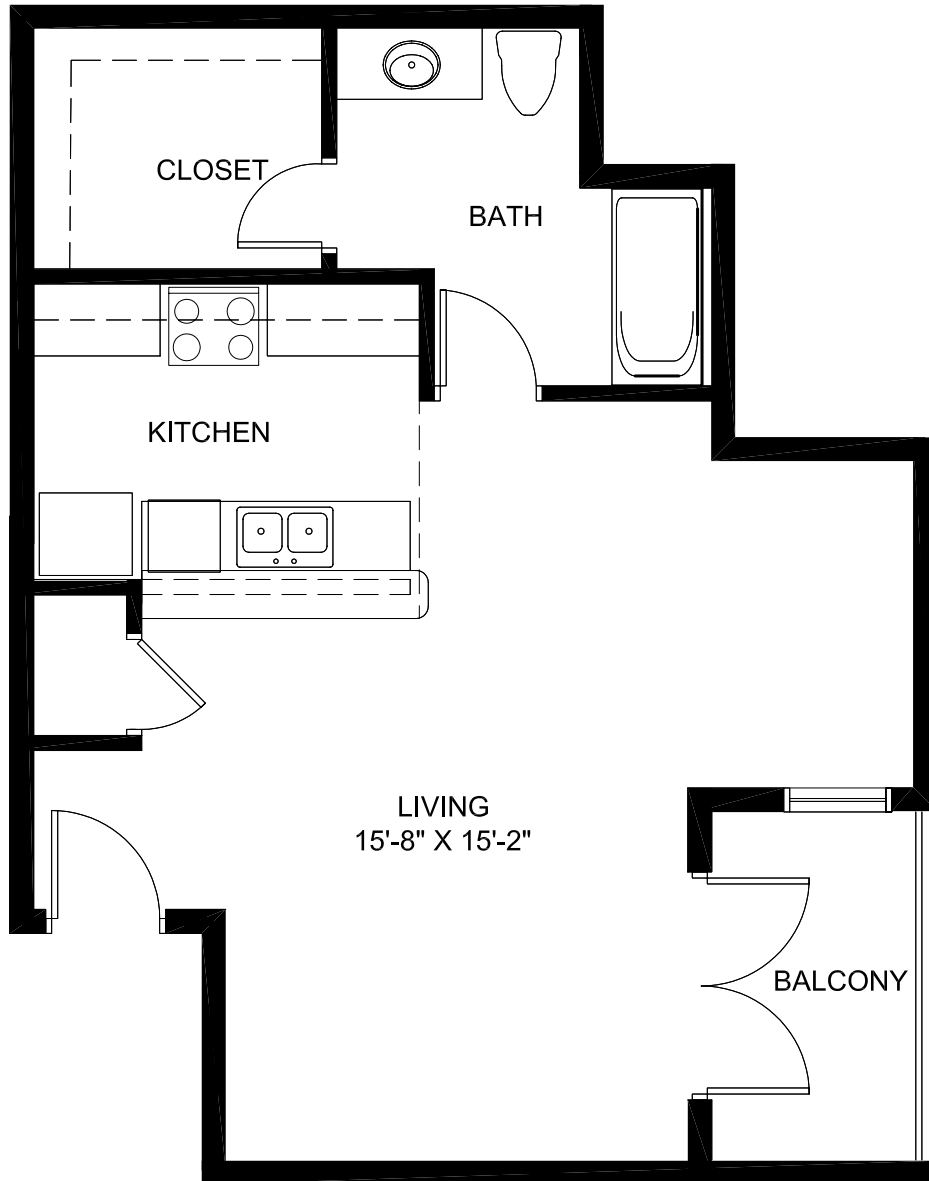

St. Michael, LTD. - LANDLORD
444 W. NEW ENGLAND AVE
WINTER PARK, FL 32789

0 BDRM/ 1 BATH
575 SQ. FT.

TYPICAL UNITS 303