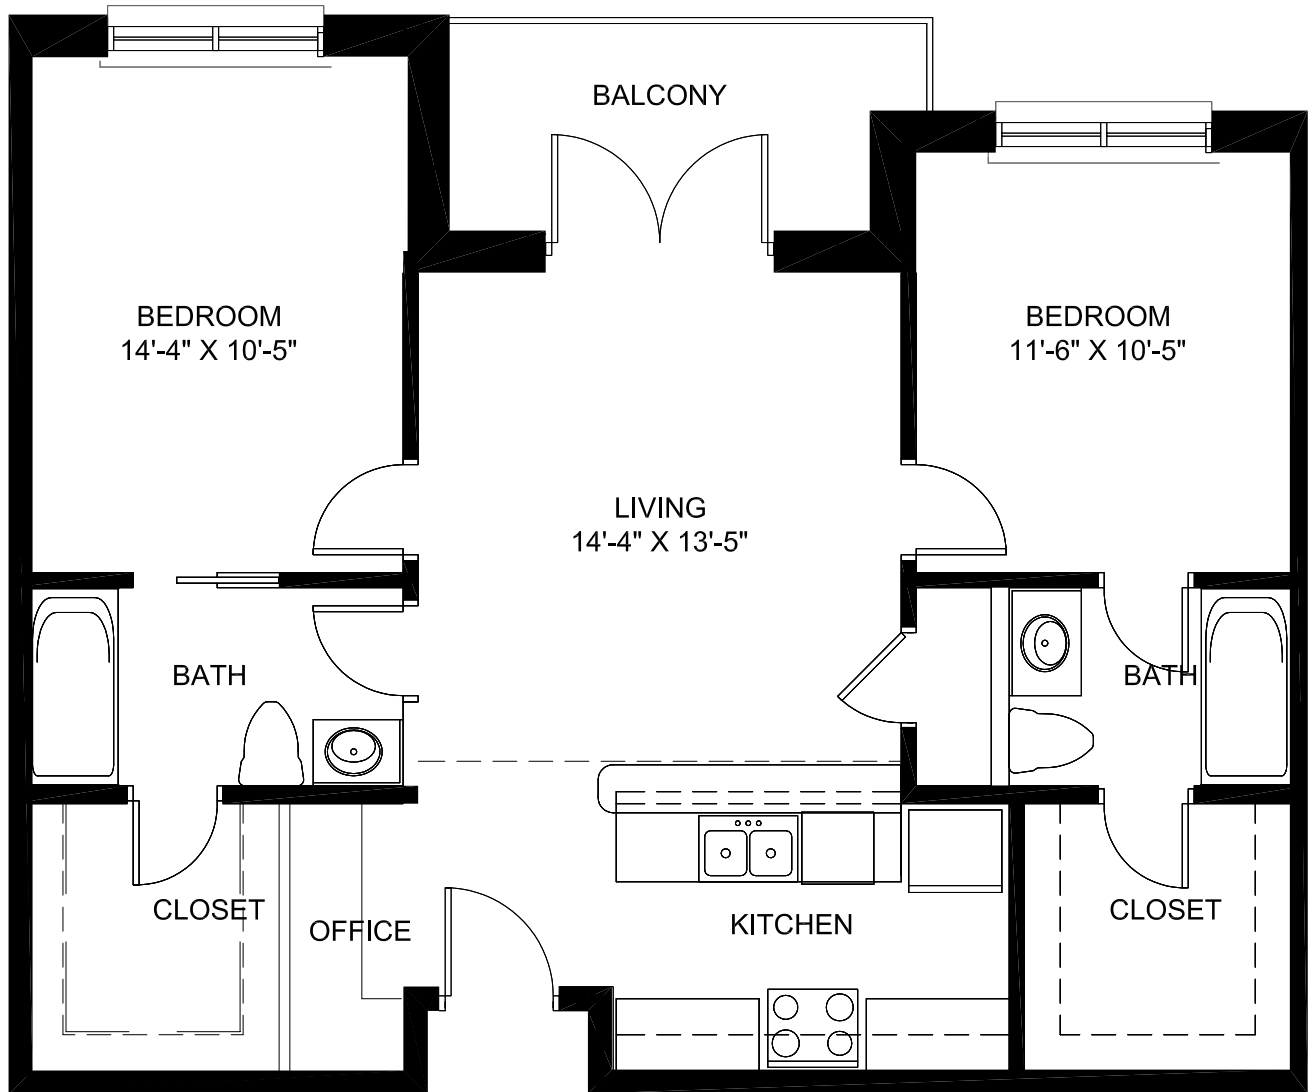

St. Michael, LTD. - LANDLORD  
444 W. NEW ENGLAND AVE  
WINTER PARK, FL 32789

2 BDRM/ 2 BATH  
850 SQ. FT.

TYPICAL UNITS 313, 316