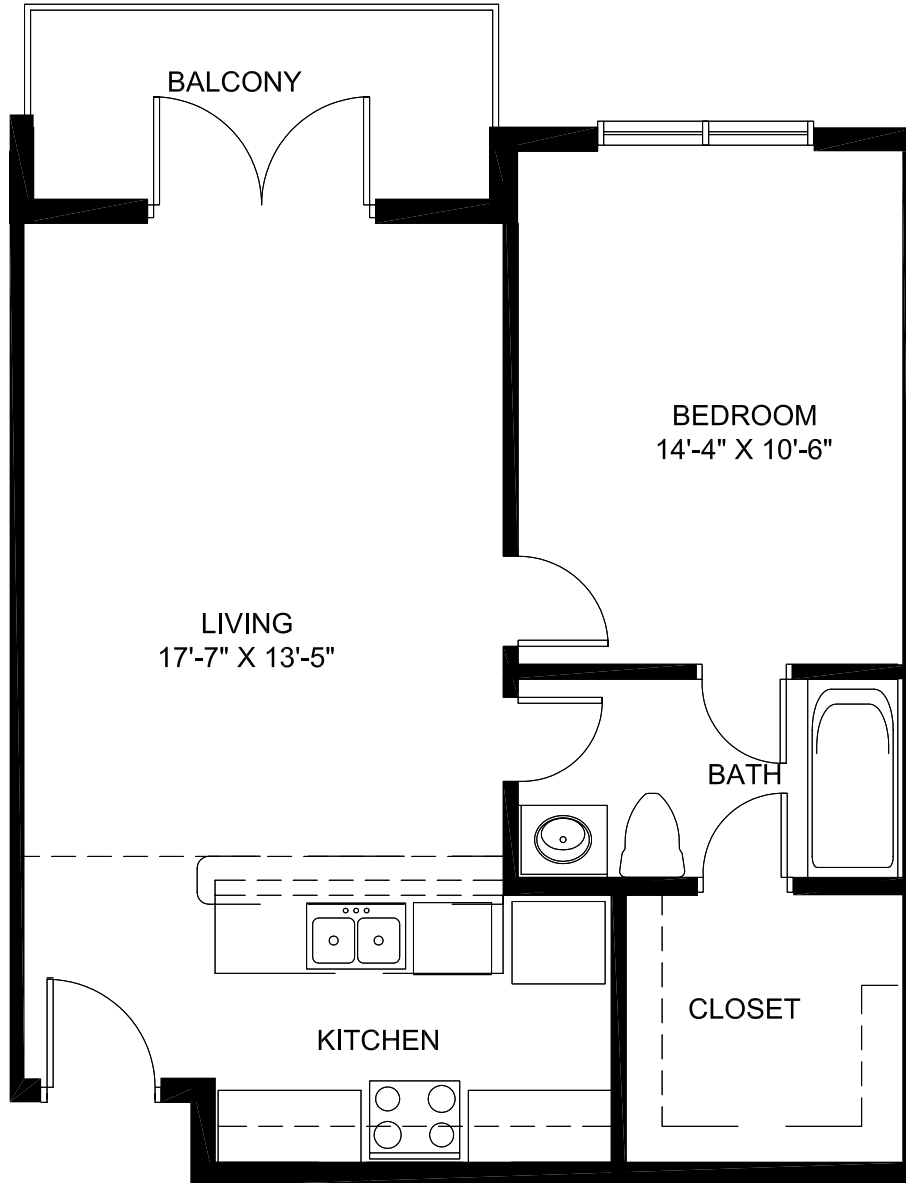

St. Michael, LTD. - LANDLORD
444 W. NEW ENGLAND AVE
WINTER PARK, FL 32789

1 BDRM/ 1 BATH
650 SQ. FT.

TYPICAL UNITS 305, 307, 308, 310